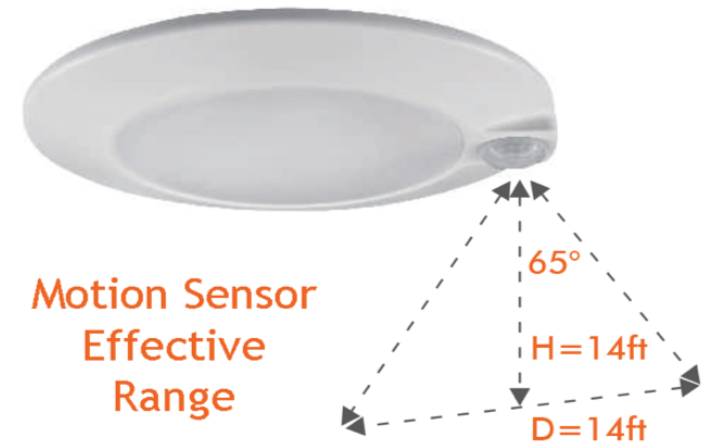

## No More Fumbling

There's no more need to fumble in the dark looking for the switch. Our new 6" Round LED Closet Light with Motion Sensor turns ON/OFF automatically. Its Motion Activated Occupancy Sensor turns the light on when motion is detected and turns it off 30 seconds after the space is vacated.

## Large Sensor Range

With a big effective sensor range of 14 ft (4.3 metres), it brings more convenience to our lives!

## Reasons to Choose 6" LED Closet Light

- Multi-Purpose Surface Mounted
- Energy-Efficient Fixture
- Fast & Easy to Install in J-Box
- Wet Location Rated
- CRI 90+ for True Color Rendering