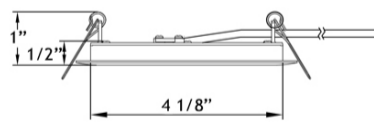

### DESCRIPTION

4" Square 24V DC Input Recessed LED  
Fits Where No Other Recessed Fixture Can

### FEATURES & BENEFITS

1/2" Deep - Install Directly Under Joists, Maximum Layout Flexibility  
No driver included - connect direct to 24V DC  
Dimmable when connected to dimmable drivers  
Connect up to 6 fixtures per a 96W power supply

### DIMENSIONS: ID 4 1/8" OD 4 3/4"

Cut Out Round 4 1/8" to 4 1/4"