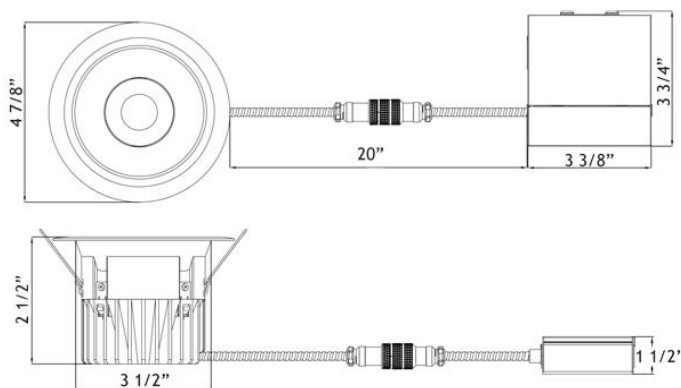

Type IC, Wet, Air-Tight & Open Plenum

DESCRIPTION

4" Round Deep Regressed LED - Elegant Design Without Glare
Corrosion Resistant Polycarbonate Trim

FEATURES & BENEFITS

- Rust Free - suitable for ocean front soffits, saunas & steam showers
- 5 single CCT, Dim to Warm, & 5CCT field selectable options
- 3 1/2" Deep - Install Where Ceiling Space Is Limited
- Armored Cable & Metal Connectors - Open Plenum Rated
- Driver Inside Connection Box with Romex Quick Connectors and Knock Outs - Fast Installation & No Junction Box Needed
- Type IC, Air-Tight & Wet Location - No Housing Required

DIMENSIONS ID 4" OD 4 7/8" Cut Out 4 1/4"

120V TRIAC Dimmable Driver Included

Optional 120V-347V

0-10V Dimmable Driver

Order Separately as
[model # LLL-LD1535TR](#)

ORDERING GUIDE Example LD4R-30K-4R-CPL-WH

LD4R-CPL

4" Round Deep Regressed Corrosion Resistant LED 15W

Project: _____

Location: _____

Model #: _____ Qty: _____

Notes: _____

SPECIFICATION	
Applications	Ocean Front Soffits, Saunas & Steam Showers
Energy Used	15W
Color Temperature (K)	2700 3000 3500 4000 5000 DTW 30-20K DTW 30-18K
Light Output (lm)	1100 1200 1250 1300 1400 900 980
Beam Angle	30° (default), 15° & 60° optional
CRI	90 +
Default Driver Input	120V AC Triac Dimmable
Optional Driver Input	120V-347V AC 0-10V Dimmable
Junction Box Wire Capacity	Max 5 No 12 AWG or 8 No 14 AWG
Power Factor	0.98
Approved Location	Insulated Ceilings, Open Plenum, Wet Locations
IP Rating	IP 54
Air Tight	Yes
Heat Sink Material	Aluminum Alloy
Trim Material	80% Polyamide PA66 + 20% Fiberglass 20GF
Trim Color	White
Ambient Temperature	-40°F (-40°C) to +104°F (+40°C)
Projected Life	70% Light Output at 50,000 Hours
Certification	cULus, Energy Star (except DTW & 5CCT), T24
Warranty	10 Year Residential / 5 Year Commercial