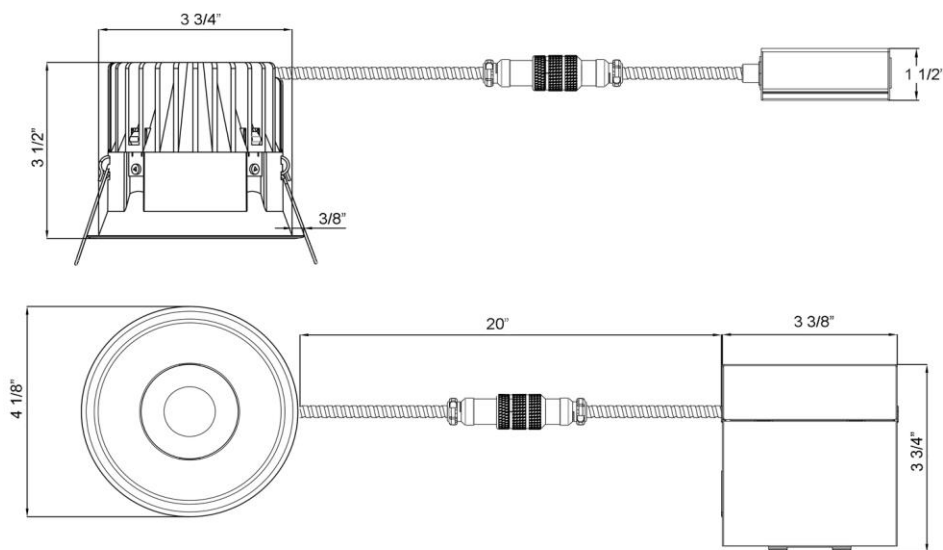

**Type IC, Wet, Air-Tight & Open Plenum**

**DESCRIPTION**

4" Round Deep Regressed LED  
 3/8" Trim for High-End Contemporary Installations  
 Commercial Grade Quality Built To Last

**FEATURES & BENEFITS**

5 single CCT, Dim to Warm, & 5CCT field selectable options  
 3 1/2" Deep - Install Where Ceiling Space Is Limited  
 Armored Cable & Metal Connectors - Open Plenum Rated  
 Driver Inside Connection Box with Romex Quick Connectors  
 and Knock Outs - Fast Installation & No Junction Box Needed  
 Type IC, Air-Tight & Wet Location - No Housing Required

**DIMENSIONS** ID 3 3/4" OD 4 1/8"

Ceiling Clearance Required: 3 1/2" Cut Out 3 3/4"

**ORDERING GUIDE** Example **LD4R-30K-HO-4R-WR-TT**

LD4R	CCT		Reflector - Trim	Beam Angle
	- xxK	- HO		
2700K	<b>27K</b>		<a href="#">- 4R-WR-TT</a>	blank for 30°
3000K	<b>30K</b>		<a href="#">- 4R-SR-TT</a>	-15D 15°
3500K	<b>35K</b>		<a href="#">- 4R-BR-TT</a>	-60D 60°
4000K	<b>40K</b>			
5000K	<b>50K</b>			
DTW 30-20K	<b>32K</b>		Dim To Warm 3000K to 2000K	
DTW 30-18K	<b>3018K</b>		Dim To Warm 3000K to 1800K	
5CCT	<b>5CCT</b>		User selectable 27-30-35-40-50K	