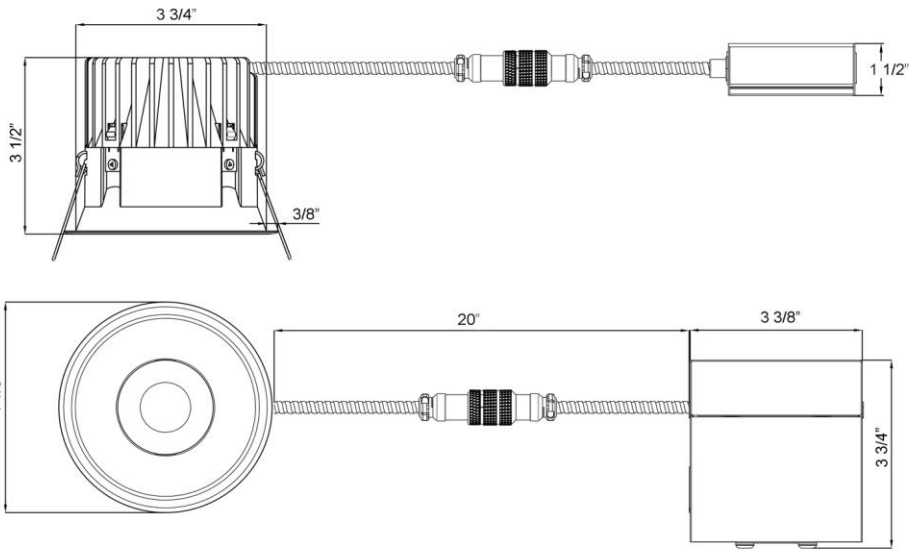

Type IC, Wet, Air-Tight & Open Plenum

DESCRIPTION

4" Round Deep Regressed LED
 3/8" Trim for High-End Contemporary Installations
 Commercial Grade Quality Built To Last

FEATURES & BENEFITS

5 single CCT, Dim to Warm, & 5CCT field selectable options
 3 1/2" Deep - Install Where Ceiling Space Is Limited
 Armored Cable & Metal Connectors - Open Plenum Rated
 Driver Inside Connection Box with Romex Quick Connectors
 and Knock Outs - Fast Installation & No Junction Box Needed
 Type IC, Air-Tight & Wet Location - No Housing Required

DIMENSIONS ID 3 3/4" OD 4 1/8"

Ceiling Clearance Required: 3 1/2" Cut Out 3 3/4"

ORDERING GUIDE Example **LD4R-30K-4R-WR-TT**

LD4R	CCT	Reflector - Trim	Beam Angle
	- xxK	- 4R-xR-TT	
2700K	27K	- 4R-WR-TT	ank for 30°
3000K	30K	- 4R-SR-TT	-15D 15°
3500K	35K	- 4R-BR-TT	-60D 60°
4000K	40K		
5000K	50K		
DTW 30-20K	32K	Dim To Warm 3000K to 2000K	
DTW 30-18K	3018K	Dim To Warm 3000K to 1800K	
5CCT	5CCT	User selectable 27-30-35-40-50K	

LD4R-TT

4" Thin Trim Round Deep Regressed LED 15W

Project: _____
 Location: _____
 Model #: _____ Qty: _____
 Notes: _____

SPECIFICATION	
Applications	Recessed Ceiling Mount Thin Trim
Energy Used	15W
Color Temperature (K)	2700 3000 3500 4000 5000 DTW 30-20K DTW 30-18K
Light Output (lm)	1100 1200 1250 1300 1400 900 980
Beam Angle	30° (default), 15° & 60° optional
CRI	90 +
Default Driver Input	120V AC Triac Dimmable
Optional Driver Input	120V-347V AC 0-10V Dimmable
Junction Box Wire Capacity	Max 5 No 12 AWG or 8 No 14 AWG
Power Factor	0.98
Approved Location	Insulated Ceilings, Open Plenum, Wet Locations
IP Rating	IP 54
Air Tight	Yes
Ambient Temperature	-40°F (-40°C) to +104°F (+40°C)
Projected Life	70% Light Output at 50,000 Hours
Certification	cULus, Energy Star (except DTW & 5CCT), T24
Warranty	10 Year Residential / 5 Year Commercial