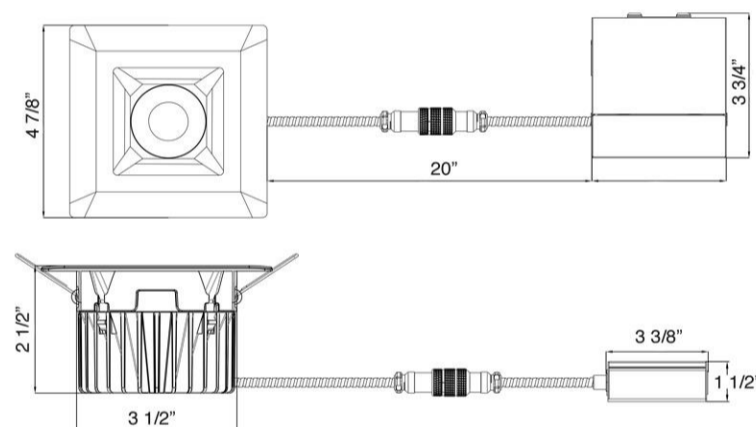

Type IC, Wet, Air-Tight & Open Plenum

DESCRIPTION

4" Square Deep Regressed LED - Elegant Design Without Glare
Corrosion Resistant Polycarbonate Trim

FEATURES & BENEFITS

- Rust Free - suitable for ocean front soffits, saunas & steam showers
- 5 single CCT, Dim to Warm, & 5CCT field selectable options
- 3 1/2" Deep - Install Where Ceiling Space Is Limited
- Armored Cable & Metal Connectors - Open Plenum Rated
- Driver Inside Connection Box with Romex Quick Connectors and Knock Outs - Fast Installation & No Junction Box Needed
- Type IC, Air-Tight & Wet Location - No Housing Required

DIMENSIONS ID 3 1/2" OD 4 7/8" Cut Out 4"

120V TRIAC Dimmable Driver Included

Optional 120V-347V

0-10V Dimmable Driver

Order Separately as

[model # LLL-LD1535TR](#)

ORDERING GUIDE Example **LD4S-30K-4S-CPL-WH**

LD4S-CPL

4" Square Deep Regressed Corrosion Resistant LED 15W

Project: _____

Location: _____

Model #: _____ Qty: _____

Notes: _____

SPECIFICATION	
Applications	Ocean Front Soffits, Saunas & Steam Showers
Energy Used	15W
Color Temperature (K)	2700 3000 3500 4000 5000 DTW 30-20K DTW 30-18K
Light Output (lm)	1100 1200 1250 1300 1400 900 980
Beam Angle	30° (default), 15° & 60° optional
CRI	90 +
Default Driver Input	120V AC Triac Dimmable
Optional Driver Input	120V-347V AC 0-10V Dimmable
Junction Box Wire Capacity	Max 5 No 12 AWG or 8 No 14 AWG
Power Factor	0.98
Approved Location	Insulated Ceilings, Open Plenum, Wet Locations
IP Rating	IP 54
Air Tight	Yes
Heat Sink Material	Aluminum Alloy
Trim Material	80% Polyamide PA66 + 20% Fiberglass 20GF
Trim Color	White
Ambient Temperature	-40°F (-40°C) to +104°F (+40°C)
Projected Life	70% Light Output at 50,000 Hours
Certification	cULus, Energy Star (except DTW & 5CCT), T24
Warranty	10 Year Residential / 5 Year Commercial