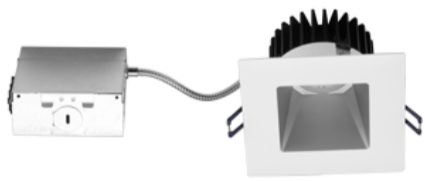

LD4S

Type IC, Wet, Air-Tight & Open Plenum

DESCRIPTION

4" Square Deep Regressed LED - Elegant Design Without Glare
Commercial Grade Quality Built To Last

FEATURES & BENEFITS

5 single CCT, Dim to Warm, & 5CCT field selectable options
3 1/2" Deep - Install Where Ceiling Space Is Limited
Armored Cable & Metal Connectors - Open Plenum Rated
Driver Inside Connection Box with Romex Quick Connectors
and Knock Outs - Fast Installation & No Junction Box Needed
Type IC, Air-Tight & Wet Location - No Housing Required

DIMENSIONS ID 4" OD 4 7/8"

Cut Out 4" to 4 1/4". Ceiling Clearance Required: 3"

120V TRIAC Dimmable Driver Included

Optional 120V-347V

0-10V Dimmable Driver

Order Separately as

[model # LLL-LD1535TR](#)

ORDERING GUIDE Example **LD4S-30K-4S-WR-WT**

	CCT	Reflector - Trim	Beam Angle	
LD4S	- xxK	- 4S-xx-xx		
2700K	27K	4S-WR-WT	blank for 30°	
3000K	30K	4S-SR-WT	-15D	15°
3500K	35K	4S-BR-WT	-60D	60°
4000K	40K	4S-BR-BT		
5000K	50K	4S-SR-BT		
DTW 30-20K	32K	4S-ORB	Dim To Warm 3000K to 2000K	
DTW 30-18K	3018K		Dim To Warm 3000K to 1800K	
5CCT	5CCT		User selectable 27-30-35-40-50K	

4" Square Deep Regressed LED Plenum Rated 15W

Project:

Location:

Model #:

Qty:

Notes:

SPECIFICATION	
Applications	Recessed Ceiling Mount
Energy Used	15W
Color Temperature (K)	2700 3000 3500 4000 5000 DTW 30-20K DTW 30-18K
Light Output (lm)	1100 1200 1250 1300 1400 900 980
Beam Angle	30° (default), 15° & 60° optional
CRI	90 +
Default Driver Input	120V AC Triac Dimmable
Optional Driver Input	120V-347V AC 0-10V Dimmable
Junction Box Wire Capacity	Max 5 No 12 AWG or 8 No 14 AWG
Power Factor	0.98
Approved Location	Insulated Ceilings, Open Plenum, Wet Locations
IP Rating	IP 54
Air Tight	Yes
Ambient Temperature	-40°F (-40°C) to +104°F (+40°C)
Projected Life	70% Light Output at 50,000 Hours
Certification	cULus, Energy Star (except DTW & 5CCT), T24
Warranty	10 Year Residential / 5 Year Commercial