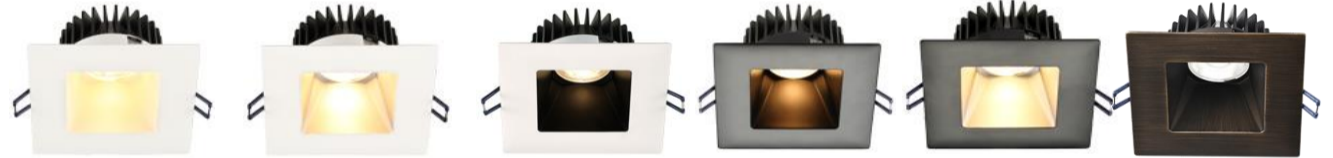

LD4S

Type IC, Wet, Air-Tight & Open Plenum

DESCRIPTION

4" Square Deep Regressed LED - Elegant Design Without Glare
Commercial Grade Quality Built To Last

FEATURES & BENEFITS

5 single CCT, Dim to Warm, & 5CCT field selectable options
3 1/2" Deep - Install Where Ceiling Space Is Limited
Armored Cable & Metal Connectors - Open Plenum Rated
Driver Inside Connection Box with Romex Quick Connectors
and Knock Outs - Fast Installation & No Junction Box Needed
Type IC, Air-Tight & Wet Location - No Housing Required

	CCT	Reflector - Trim	Beam Angle	
LD4S	- xxK	- 4S-xx-xx		
2700K	27K	4S-WR-WT	blank for 30°	
3000K	30K	4S-SR-WT	-15D	15°
3500K	35K	4S-BR-WT	-60D	60°
4000K	40K	4S-BR-BT		
5000K	50K	4S-SR-BT		
DTW 30-20K	32K	4S-ORB	Dim To Warm 3000K to 2000K	
DTW 30-18K	3018K		Dim To Warm 3000K to 1800K	
5CCT	5CCT		User selectable 27-30-35-40-50K	

4" Square Deep Regressed LED Plenum Rated 15W

Project:

Location:

Model #:

Qty:

Notes:

SPECIFICATION	
Applications	Recessed Ceiling Mount
Energy Used	15W
Color Temperature (K)	2700 3000 3500 4000 5000 DTW 30-20K DTW 30-18K
Light Output (lm)	1100 1200 1250 1300 1400 900 980
Beam Angle	30° (default), 15° & 60° optional
CRI	90 +
Default Driver Input	120V AC Triac Dimmable
Optional Driver Input	120V-347V AC 0-10V Dimmable
Junction Box Wire Capacity	Max 5 No 12 AWG or 8 No 14 AWG
Power Factor	0.98
Approved Location	Insulated Ceilings, Open Plenum, Wet Locations
IP Rating	IP 54
Air Tight	Yes
Ambient Temperature	-40°F (-40°C) to +104°F (+40°C)
Projected Life	70% Light Output at 50,000 Hours
Certification	cULus, Energy Star (except DTW & 5CCT), T24
Warranty	10 Year Residential / 5 Year Commercial

AVAILABLE TRIMS

White Reflector	Silver Reflector	Black Reflector	Black Reflector	Silver Reflector	Oil
White Trim	White Trim	White Trim	Black Trim	Black Trim	Rubbed Bronze
4S-WR-WT	4S-SR-WT	4S-BR-WT	4S-BR-BT	4S-SR-BT	4S-ORB