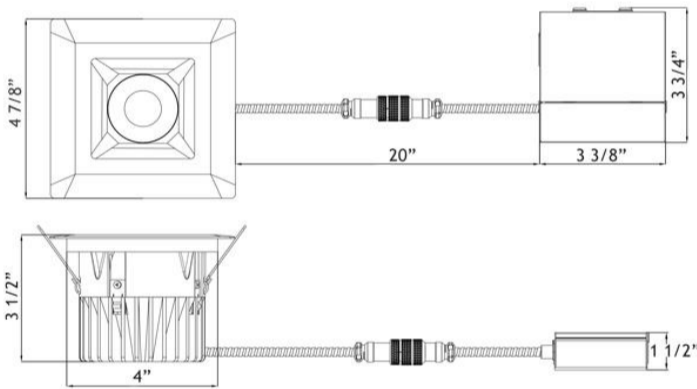

LD4S

Type IC, Wet, Air-Tight & Open Plenum

DESCRIPTION

4" Square Deep Regressed LED - Elegant Design Without Glare
Commercial Grade Quality Built To Last

FEATURES & BENEFITS

5 single CCT, Dim to Warm, & 5CCT field selectable options
3 1/2" Deep - Install Where Ceiling Space Is Limited
Armored Cable & Metal Connectors - Open Plenum Rated
Driver Inside Connection Box with Romex Quick Connectors
and Knock Outs - Fast Installation & No Junction Box Needed
Type IC, Air-Tight & Wet Location - No Housing Required

DIMENSIONS ID 4" OD 4 7/8"

Cut Out 4" to 4 1/4". Ceiling Clearance Required: 3"

120V TRIAC Dimmable Driver Included

Optional 120V-347V

0-10V Dimmable Driver

Order Separately as

[model # LLL-LD1535TR](#)

ORDERING GUIDE Example **LD4S-30K-4S-WR-WT**

4" Square Deep Regressed LED Plenum Rated 15W

Project:

Location:

Model #:

Qty:

Notes:

SPECIFICATION	
Applications	Recessed Ceiling Mount
Energy Used	15W
Color Temperature (K)	2700 3000 3500 4000 5000 DTW 30-20K DTW 30-18K
Light Output (lm)	1100 1200 1250 1300 1400 900 980
Beam Angle	30° (default), 15° & 60° optional
CRI	90 +
Default Driver Input	120V AC Triac Dimmable
Optional Driver Input	120V-347V AC 0-10V Dimmable
Junction Box Wire Capacity	Max 5 No 12 AWG or 8 No 14 AWG
Power Factor	0.98
Approved Location	Insulated Ceilings, Open Plenum, Wet Locations
IP Rating	IP 54
Air Tight	Yes
Ambient Temperature	-40°F (-40°C) to +104°F (+40°C)
Projected Life	70% Light Output at 50,000 Hours
Certification	cULus, Energy Star (except DTW & 5CCT), T24
Warranty	10 Year Residential / 5 Year Commercial