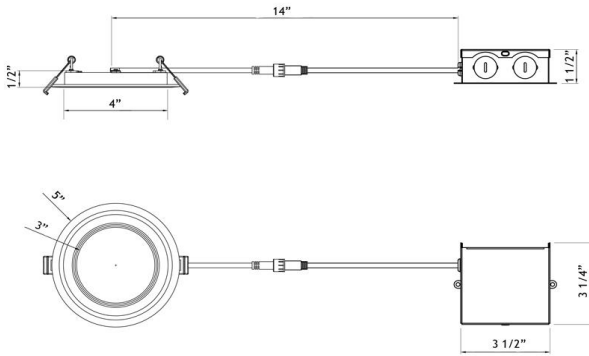

LED-S9W-5CCT-R-BF

4" Round Regressed Baffle Budget LED 9W 5CCT

Project: _____

Location: _____

Model: _____ Qty: _____

Notes: _____

DESCRIPTION

4" Round Regressed Baffle Budget LED With Integral Driver In Connection Box

FEATURES & BENEFITS

- 1/2" Deep** - Fits directly under joist
- 1/4" Regressed** with Baffle Reflector for Reduced Glare
- Type IC Rated** - No Housing Required
- Driver Inside Connection Box** - No Junction Box Needed
- 5 CCT** user selectable 2700K to 5000K

DIMENSIONS ID 4" OD 5" Depth: 1/2" Cut Out 4 1/8" to 4 1/4"

120V Triac Dimmable Driver Included

ORDERING GUIDE

	CCT	Trim
LED-S9W-5CCT-WH-R-BF	5CCT	White
LED-S9W-5CCT-BK-R-BF	5CCT	Black

SPECIFICATION

Applications	Renovations & New Construction
Energy Used	9 W
Color Temperature (K)	5 CCT: 2700 3000 3500 4000 5000
Light Output (lm)	685 720 770 780 760
Halogen Equivalent	75 W
Beam Angle	110°
CRI	80
Driver Input	120V AC 50/60 Hz
Dimming	TRIAC Dimmers 10% - 100%
Junction Box Volume	9.69 cubic inches / Max 5 No 12 AWG or 8 No 14 AWG
Approved Location	Insulated Ceiling & Damp Locations
Air Tight	Yes
Ambient Temperature	-4°F (-20°C) to +104°F (+40°C)
Projected Life	70% Light Output at 50,000 Hours
Certification	cETLus, Energy Star
Warranty	3 Year

TRIM OPTIONS

ACCESSORIES

Sold Separately

- [13" Mounting Plate Flat model # MP4-2](#)
- [13" Mounting Plate Flanged model # MP4](#)
- [26" Flat Rough-In Plates model # RIP412](#)
- [Flanged Plate with Hanger Bars model # FRP4](#)
- [Jumper Cable 10 ft. Model # JC-5CCT-10](#)
- Goof Ring OD 5 3/4"
[White model # GR4](#) [Black model # GR4-BK](#)