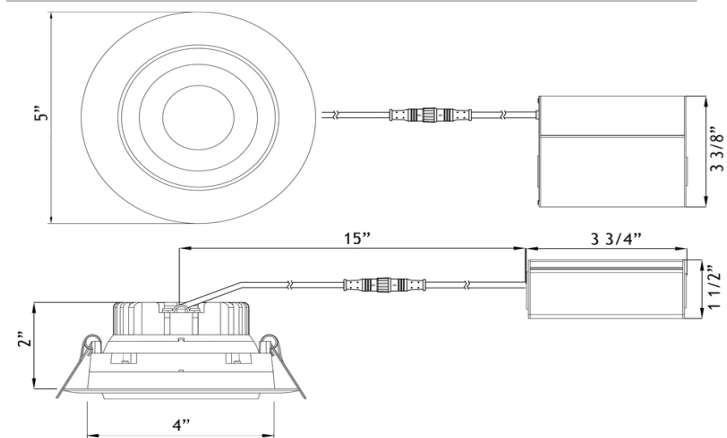

LL4G

4" Eyeball Round Recessed Gimbal LED 11.4W

Type IC, Wet & Air-Tight

DESCRIPTION

4" Eyeball Round Recessed Gimbal LED 11.4W
 With Integral Driver In Connection Box
 Adjustable Yet Air-Tight Without Housing Needed

FEATURES & BENEFITS

2" Deep - Install Where Ceiling Space Is Limited
 Type IC Rated - No Housing Required
 Driver Inside Connection Box - No Junction Box Needed
 Directional Beam - Great for Sloped Ceilings and Artwork
 CRI 90+ for True Color Rendering
 Available in single CCT, Dim to Warm 30-20K & 30-18K, & 5CCT

MOUNTING

Cut Hole In Ceiling And Snap Fixture In Opening With Attached Spring Clips. Ceiling Clearance Required: 2 1/2"

DIMENSIONS: ID 4" OD 5" Cut Out 4" to 4 1/2"

AVAILABLE TRIMS

White

Black

Brushed Nickel