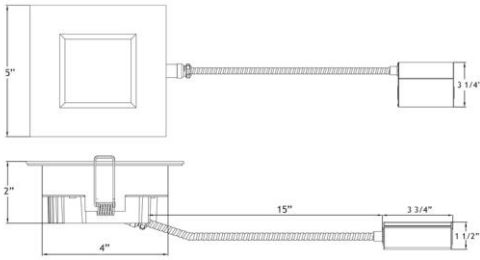

Type IC, Air-Tight, Wet & Plenum Rated

DESCRIPTION

4" Square Recessed LED With Integral Driver In Connection Box
Commercial Grade Quality With Architectural Design

FEATURES & BENEFITS

2" Deep - Install Where Ceiling Space Is Limited
Single CCT 2700K, 3000K, 4000K, Dim to Warm or 5CCT options
CRI 90+ for True Color Rendering
Type IC Rated - No Housing Required - Save on Labour
Driver Inside Connection Box - No Junction Box Needed
Armored Cable & Metal Connectors - Open Plenum Rated

MOUNTING

Cut Hole In Ceiling And Snap Fixture In Opening With Attached Spring Clips. Ceiling Clearance Required: 2"

DIMENSIONS: ID 4" OD 5" Sq Cut Out 4" to 4 1/4"

120V TRIAC Dimmable Driver Included

Optional 120V-347V Driver 0-10V Dimmable

LL4SR

4" Square Regressed Open Plenum LED 14.5W

Project:

Location:

Model #:

Qty:

Notes:

| SPECIFICATION | |
|------------------------------|---|
| Applications | Recessed Ceiling Mount |
| Power | 14.5 W |
| Single CCT Models (K) | 2700 3000 4000 Dim to Warm 3000-1800K |
| Light Output White Trim (lm) | 850 900 950 780 |
| 5 CCT Models (K) | 2700 3000 3500 4000 5000 |
| Light Output White Trim (lm) | 800 840 890 920 890 |
| Halogen Equivalent | 90 W |
| Beam Angle | 90° |
| CRI | 90 + |
| Default Driver Input | 120V AC Triac Dimmable |
| Optional Driver Input | 120V-347V AC 0-10V Dimmable |
| Junction Box Wire Capacity | Max 5 No 12 AWG or 8 No 14 AWG |
| Power Factor | 0.98 |
| Approved Location | Insulated Ceilings, Open Plenum, Wet |
| IP Rating | IP 54 |
| Air Tight | Yes |
| Ambient Temperature | -40°F (-40°C) to +104°F (+40°C) |
| Projected Life | 70% Light Output at 50,000 Hours |
| Certification | cULus, Energy Star (except DTW & 5CCT) |
| Warranty | 10 Year Residential / 5 Year Commercial |