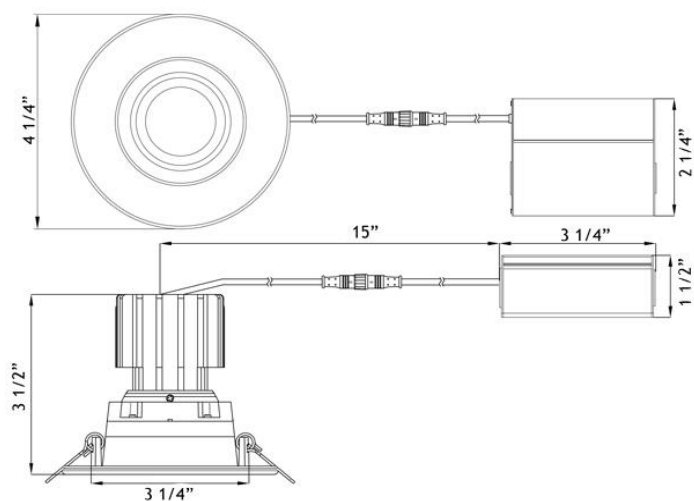

### DESCRIPTION

3" Round Regressed Gimbal LED  
 With Integral Driver In Connection Box  
 Gimbal Yet Air-Tight Without Housing Needed  
**4CCT + Dim to Warm User Selectable**

### MOUNTING

Cut Hole In Ceiling And Snap Fixture In Opening  
 With Attached Spring Clips  
 Ceiling Clearance Required: 3 1/2"

**DIMENSIONS:** ID 3 1/4" OD 4 1/4" Cut Out 3 1/4" to 3 1/2"