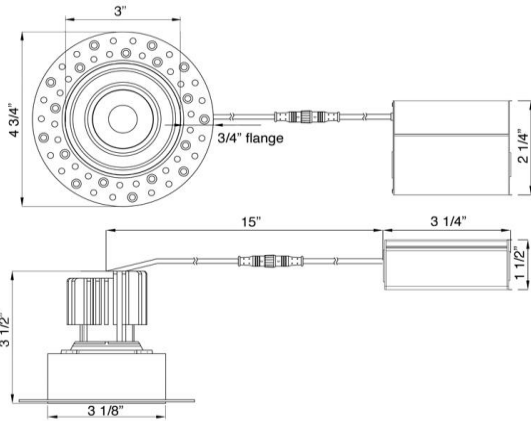

LRG3-HO-IT

3" Round Regressed Gimbal LED High Output 11W - Trimless

Project: _____

Location: _____

Model #: _____ Qty: _____

Notes: _____

DESCRIPTION

3" Round Regressed Trimless Gimbal LED
 With Integral Driver In Connection Box
 Gimbal Yet Air-Tight Without Housing Needed

FEATURES & BENEFITS

3 1/2" Deep - Install Where Ceiling Space Is Limited
 Invisible Trim for High-End Contemporary Installations
 Type IC Rated - No Housing Required
 Air-Tight & Wet Location rated
5CCT user selectable 2700-3000-3500-4000-5000K
 or **Dim to Warm** 3000K to 1800K options
 CRI 90+ for True Color Rendering
 Driver Inside Connection Box - No Junction Box Needed
 Twist & lock mounting of fixture to trim

DIMENSIONS: ID 3 1/8" OD 4 3/4" Cut Out 3 1/8"
 Ceiling Clearance Required: 4"

SPECIFICATION	
Applications	Sloped Ceilings up to 20°, General Lighting Trimless
Power	11 W
Color Temperature	5CCT: 2700 3000 3500 4000 5000 DTW 30-18K
Light Output	920 950 1020 1050 1050 770
Halogen Equivalent	90 W
Beam Angle	38° Beam with 20° tilt and 360° rotation
CRI	90 +
Default Driver Input	120V AC Triac Dimmable
Optional Driver Input	120V-347V AC 0-10V Dimmable
Junction Box Wire Capacity	Max 5 No 12 AWG or 8 No 14 AWG
Power Factor	0.95
Approved Location	Insulated Ceiling & Wet Locations
IP Rating	IP 54
Air Tight	Yes
Ambient Temperature	-40°F (-40°C) to +104°F (+40°C)
Projected Life	70% Light Output at 50,000 Hours
Certification	cULus
Warranty	10 Year Residential / 5 Year Commercial

ACCESSORIES

Sold Separately

Low Voltage Extension Cables. Max 40 ft Allowed
[6ft - model # EXC6](#)
[20ft - model # EXC20](#)

[Flat Rough-in Plate - model RIP314](#)

COMPLIANCE

Type IC & Air-Tight
 Wet Location