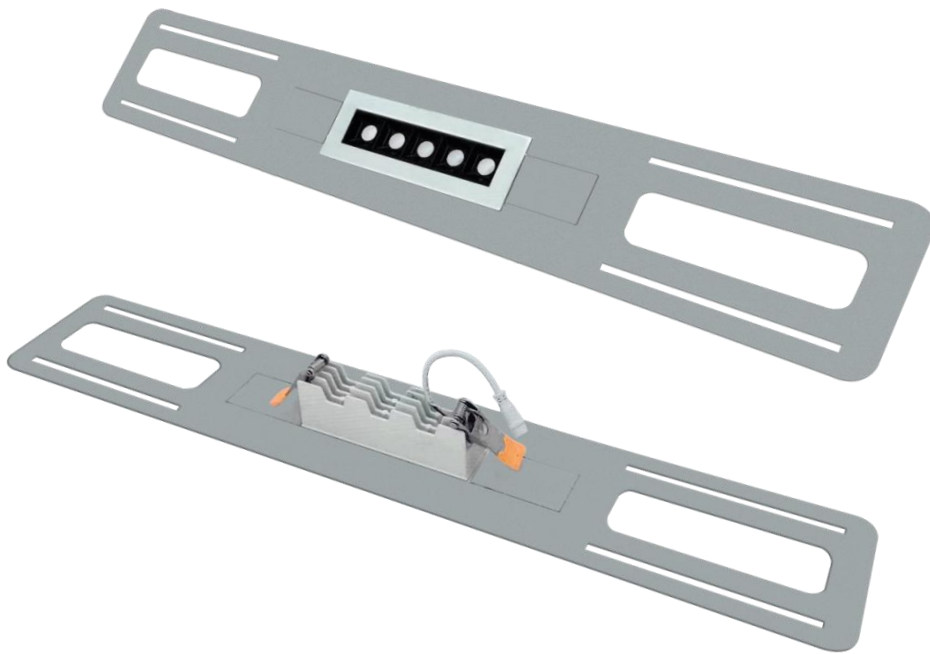

MP-5-10-LIN

26" Flat Mounting Plate for Linear 5 & 10 LED Recessed

Project: _____

Location: _____

Quantity: _____

Notes: _____

DESCRIPTION

Rough-in plate for new construction pre-mounting of Linear Recessed LED.

FEATURES

Made from galvanized steel.
Plate has alignment notches, slots and holes.

MOUNTING

Fix the plate with screws (not supplied) through the mounting slots.

COMPATIBLE FIXTURES

5 LED Linear

[JXL-TXH05-T11W-5CCT](#)

10 LED Linear

[JXL-TXH10-T18W-5CCT](#)

ORDERING GUIDE

model # **MP-5-10-LIN**

With 5 LED Linear Recessed

With 10 LED Linear Recessed

Mount the 5 LED Linear fixture directly, or remove the side 2 5/8" plates for fitting the 10 LED Linear fixture