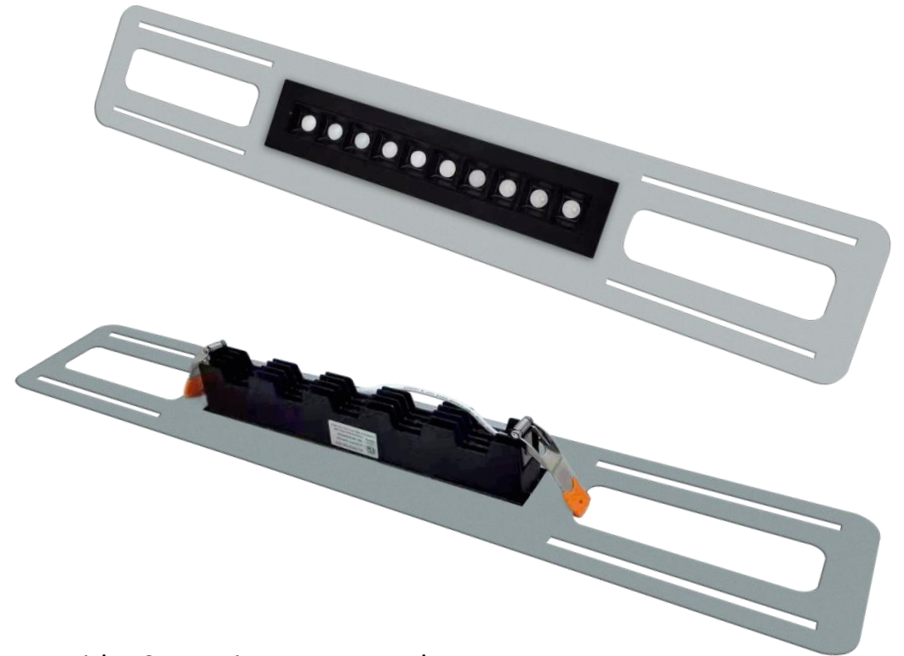

MP-5-10-LIN

26" Flat Mounting Plate for Linear 5 & 10 LED Recessed

Project: _____

Location: _____

Quantity: _____

Notes: _____

DESCRIPTION

Rough-in plate for new construction pre-mounting of Linear Recessed LED.

FEATURES

Made from galvanized steel.
Plate has alignment notches, slots and holes.

MOUNTING

Fix the plate with screws (not supplied) through the mounting slots.

COMPATIBLE FIXTURES

5 LED Linear

[JXL-TXH05-T11W-5CCT](#)

10 LED Linear

[JXL-TXH10-T18W-5CCT](#)

ORDERING GUIDE

model # **MP-5-10-LIN**

With 5 LED Linear Recessed

With 10 LED Linear Recessed

Mount the 5 LED Linear fixture directly, or remove the side 2 5/8" plates for fitting the 10 LED Linear fixture