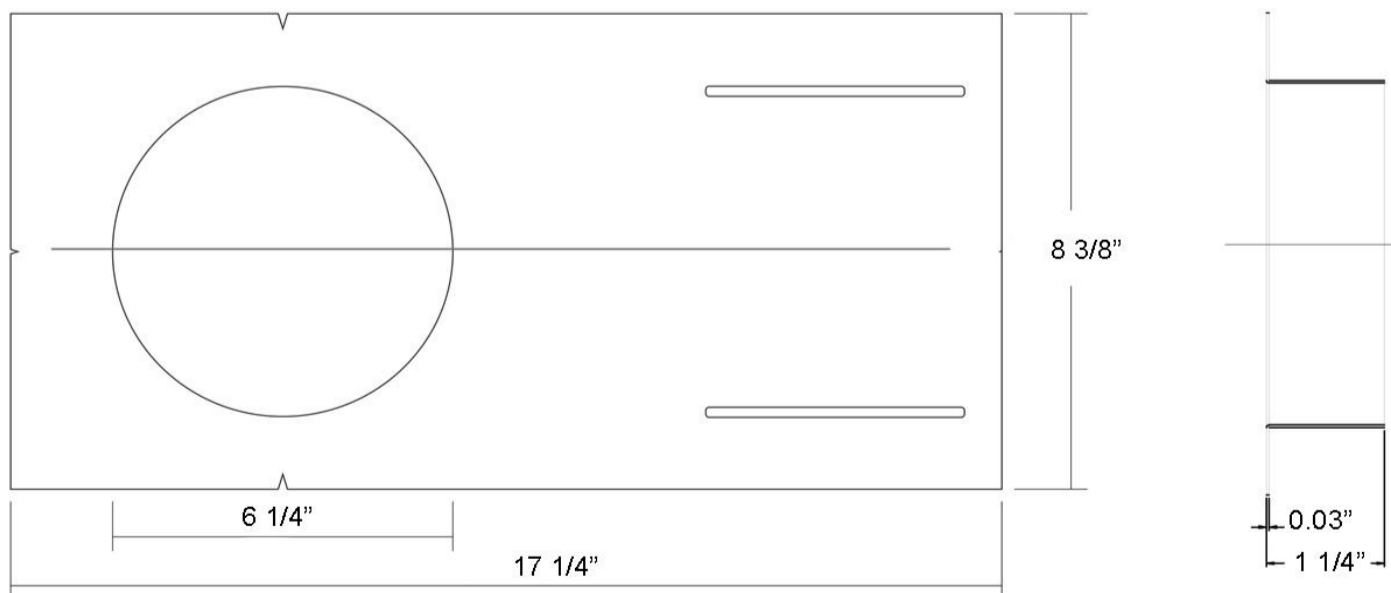

Lotus LED Lights USA

250 H Street # 301, Blaine WA 98230 tel 360-200-5500
Hainesport NJ, Naples FL, Vancouver WA

www.LotusLEDLights.com

mailing addresses
warehouses

Lotus LED Lights CANADA

1080 Cliveden Ave # 6, Delta BC V3M 6G6 tel 604-538-3090
Delta BC & Mississauga ON